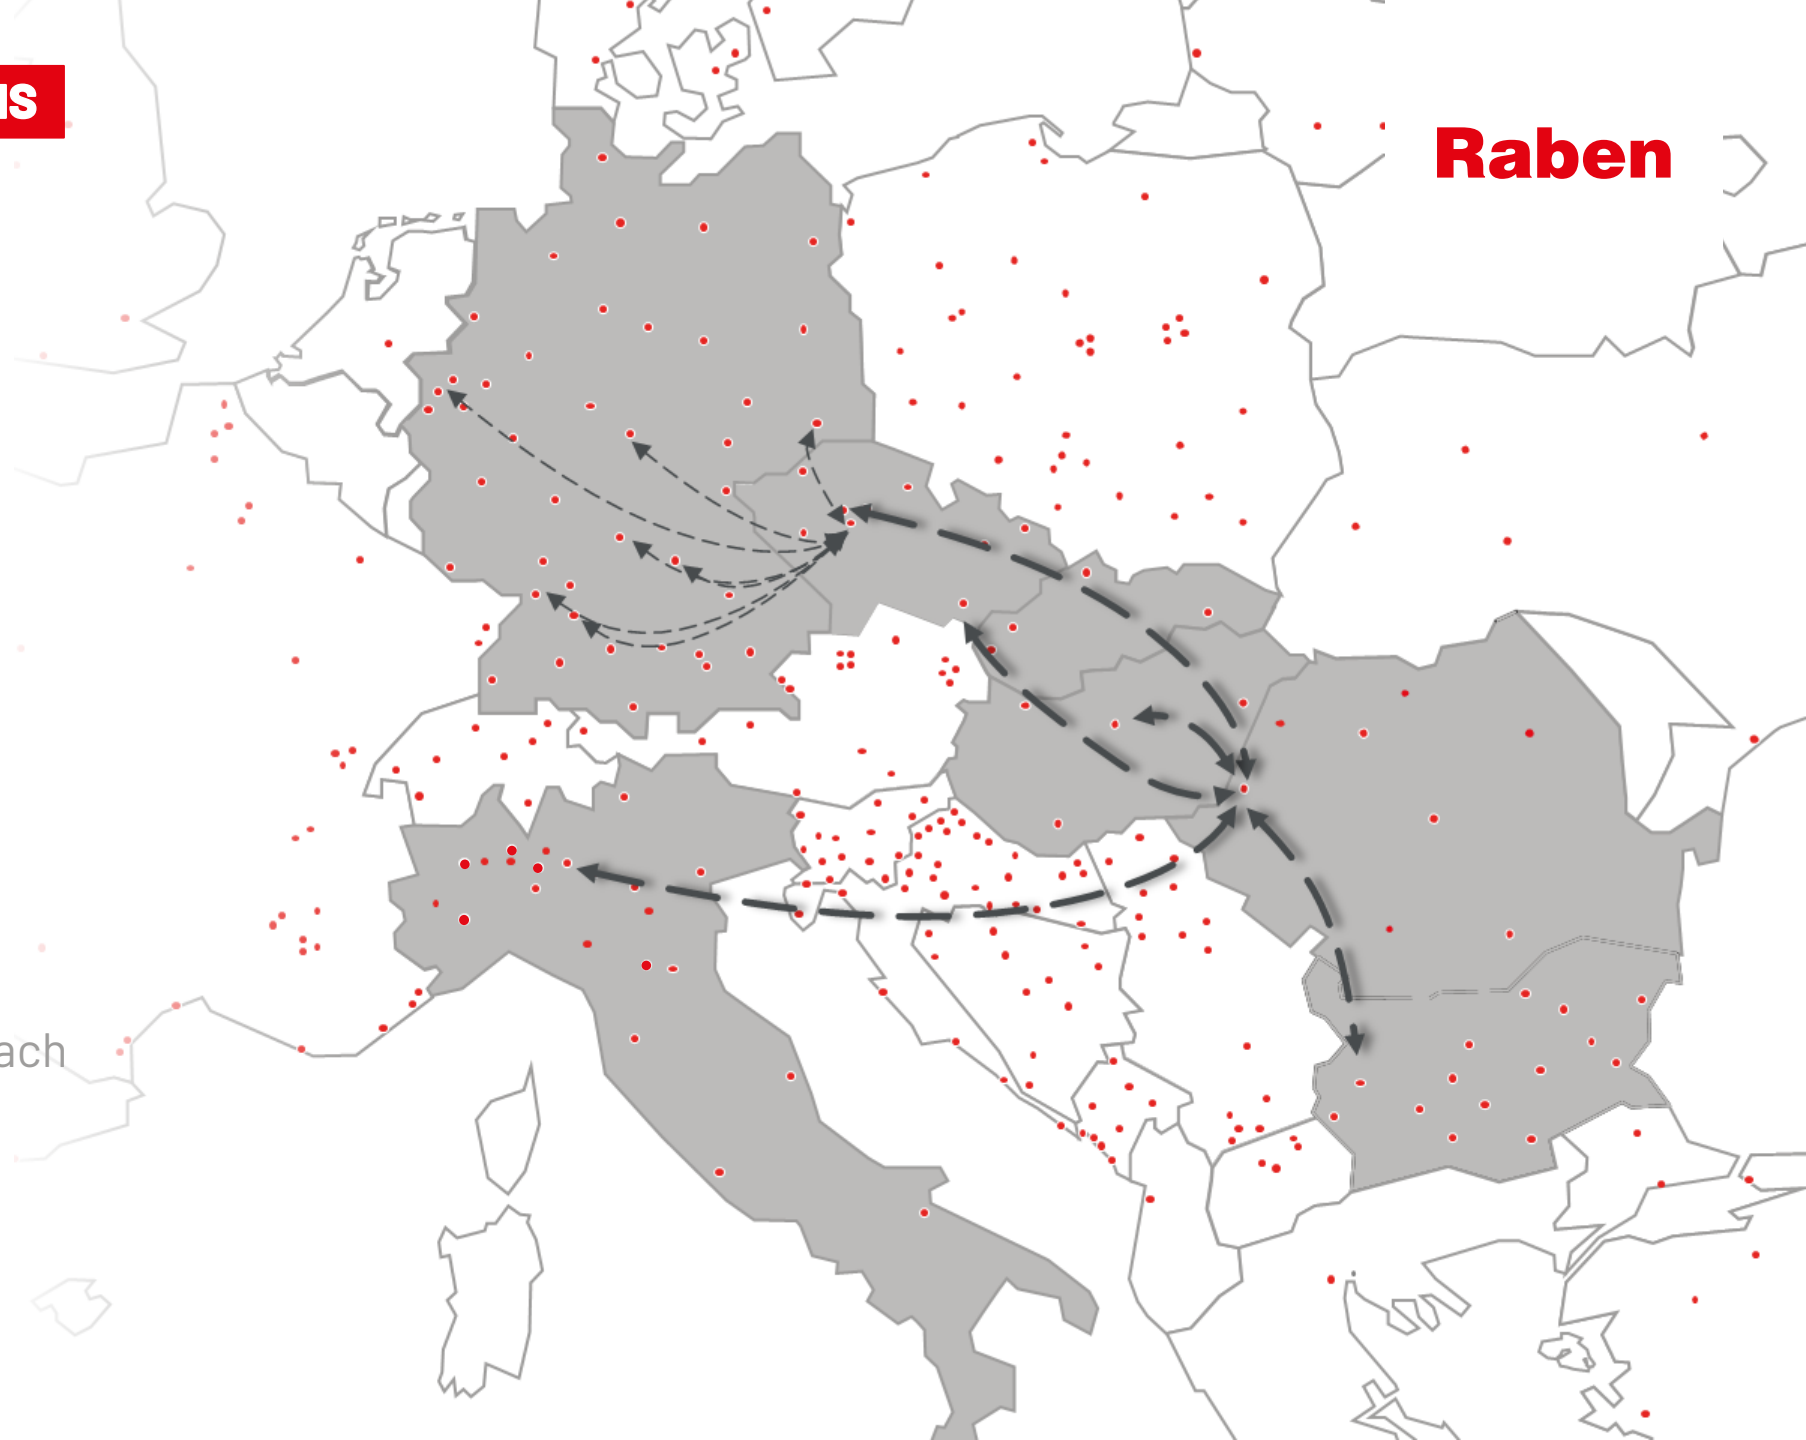

RABEN LOCATIONS

PARTNERS NETWORK

INTERNATIONAL CONNECTIONS

Raben

550+

DIRECT, DAILY INTERNATIONAL
CONNECTIONS IN EUROPE

190 000+

SHIPMENTS MONTHLY

**YOUR PARTNER
IN LOGISTICS**

INTERNATIONAL CONNECTIONS

< 110

48/72h

Rzeszów ◄► Cluj
Rzeszów ◄► Oradea
Rzeszów ◄► Sibiu
Gliwice ◄► Timisoara
Gliwice ► Bukareszt

Raben

INTERNATIONAL CONNECTIONS

Raben

< 60

48/72h

Cluj ◀▶ Rzeszów
Oradea ◀▶ Rzeszów
Sibiu ◀▶ Rzeszów
Timisoara ◀▶ Gliwice

INTERNATIONAL CONNECTIONS

Raben

- Timisoara ↔ Budapest
- Timisoara ↔ Sofia
- Timisoara ↔ Brno
- Timisoara ↔ Praga
- Timisoara ↔ Cornaredo

- Timisoara ↔ DE
- DE ↔ Nurnberg
- DE ↔ Fellbach
- DE ↔ Eisenach
- DE ↔ Monchengladbach
- DE ↔ Reichenberg
- DE ↔ Heilbron

**THANK YOU
FOR YOUR
ATTENTION**

Robert Wolny

CEE Trade Lane Development Manager