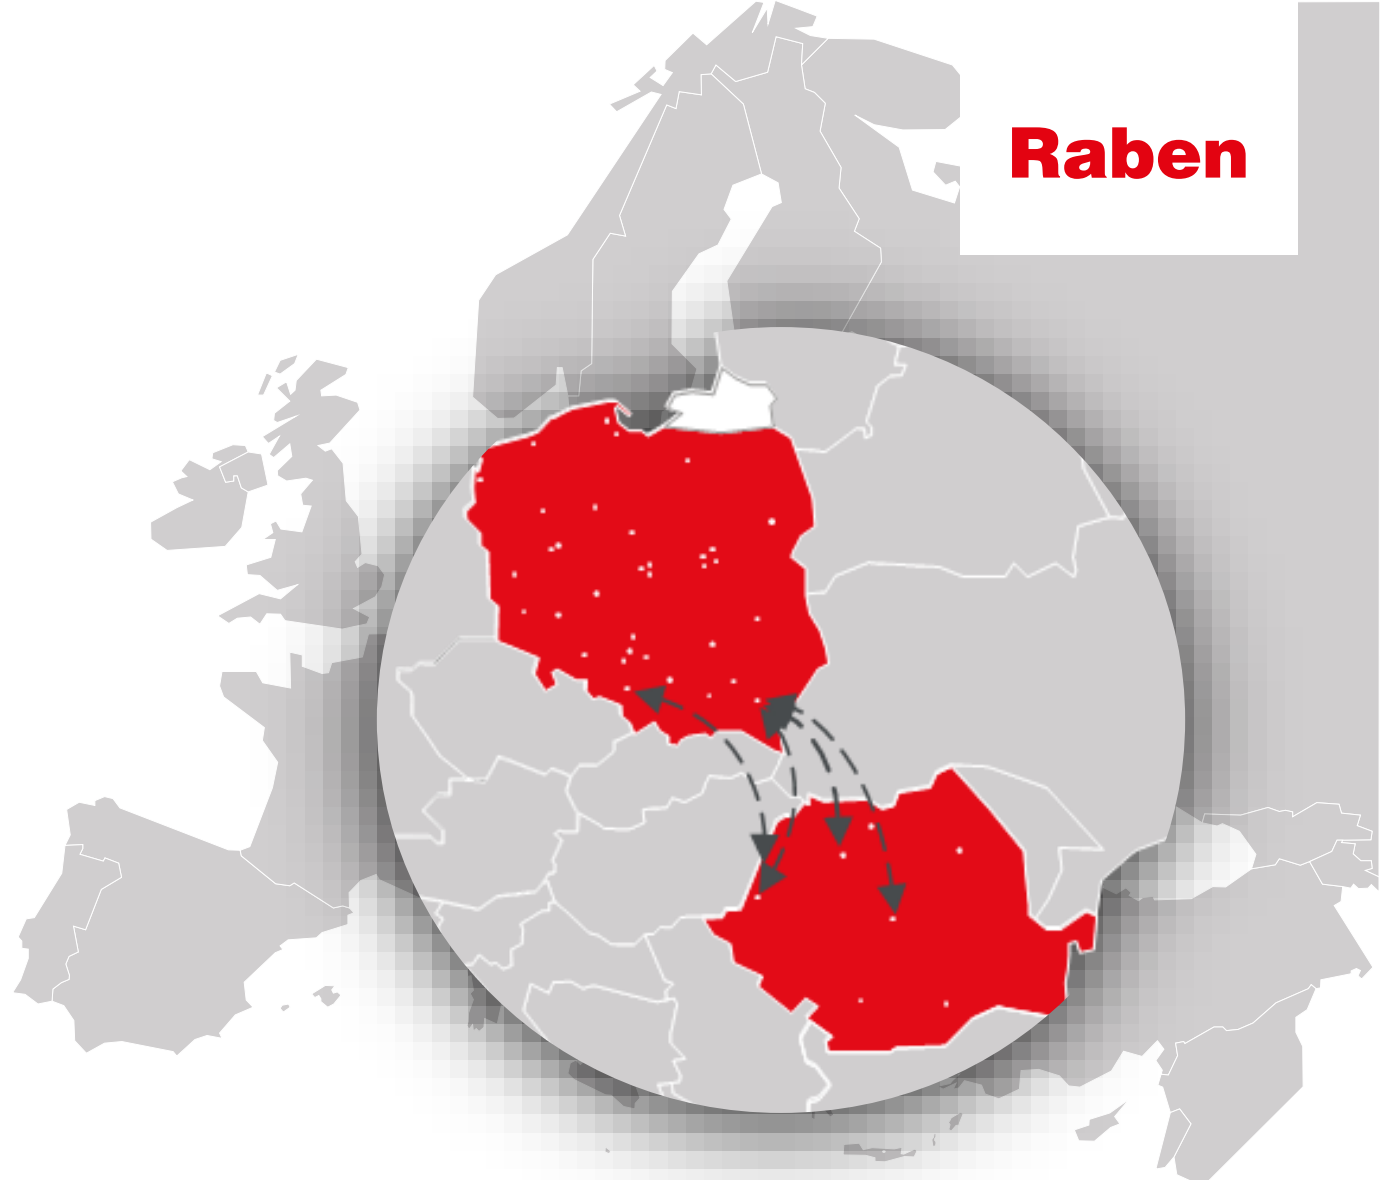

RABEN LOCATIONS

PARTNERS NETWORK

INTERNATIONAL CONNECTIONS

Raben

550+

DIRECT, DAILY INTERNATIONAL
CONNECTIONS IN EUROPE

190 000+

SHIPMENTS MONTHLY

**YOUR PARTNER
IN LOGISTICS**

INTERNATIONAL CONNECTIONS

< 110

48/72h

Rzeszów ◄► Cluj
Rzeszów ◄► Oradea
Rzeszów ◄► Sibiu
Gliwice ◄► Timisoara
Gliwice ► Bukareszt

Raben

INTERNATIONAL CONNECTIONS

Raben

< 60

48/72h

Cluj ◀▶ Rzeszów
Oradea ◀▶ Rzeszów
Sibiu ◀▶ Rzeszów
Timisoara ◀▶ Gliwice

INTERNATIONAL CONNECTIONS

Raben

- Timisoara ↔ Budapest
- Timisoara ↔ Sofia
- Timisoara ↔ Brno
- Timisoara ↔ Praga
- Timisoara ↔ Cornaredo